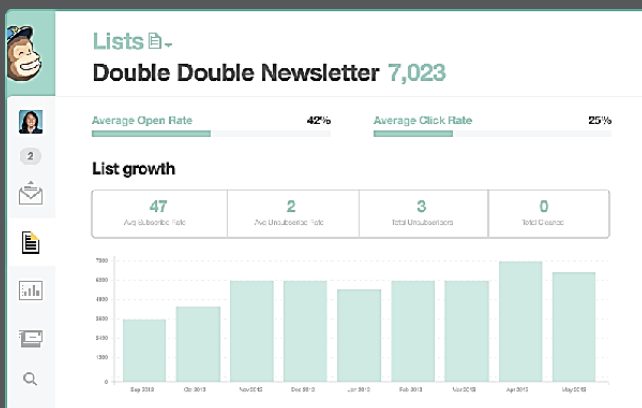

B1 MailChimp

Simplicity at work

B1 MailChimp is connected to MailChimp's Online Newsletter platform, one of the most sophisticated and easy-to-use newsletter tools with well over 7 million users internationally who uses it to design and send email marketing campaigns.

This marketing tool is free to use providing your mailing list is under 2000 recipients. The B1 MailChimp Module offers

integration between contacts in SAP Business One and newsletter recipients in MailChimp, providing an easy way for you to design your own campaigns, broadcast your news and special offers to your customer base as frequently as you like, and then monitor these marketing pushes to see how effective they are.