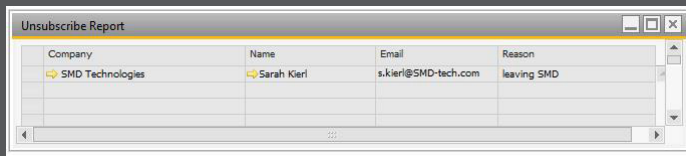

Add Subscribers

Select list: Global
Select groups: What are you interested in?

Name	Include
B1UP	<input checked="" type="checkbox"/>
B1PP	<input type="checkbox"/>
PartnerLogic	<input checked="" type="checkbox"/>

Update Cancel

You have the option to do a mass add and update of business partner contacts to selected online subscriber lists in MailChimp directly from SAP Business One.

Easy synchronization of contacts in SAP Business One and newsletter recipients in MailChimp.